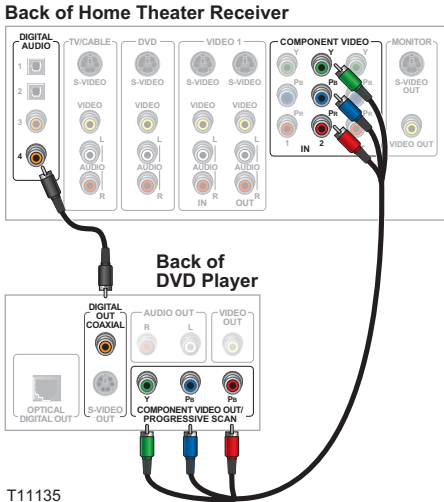

Connecting the 8300HD to a Home Theater System With Component Input (PrPbY)

WARNING:
 Electric shock hazard! Unplug all electronic devices before connecting or disconnecting any device cables to the 8300HD.

Note: This connection assumes that audio is provided by the home theater speakers.