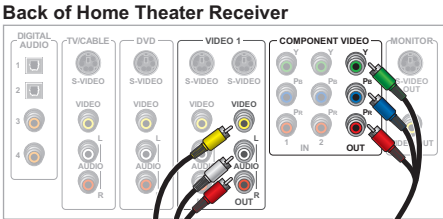

Connecting the 8300HD to a Home Theater System With Component Input (PrPbY)

WARNING:
 Electric shock hazard! Unplug all electronic devices before connecting or disconnecting any device cables to the 8300HD.

Note: This connection assumes that audio is provided by the home theater speakers.