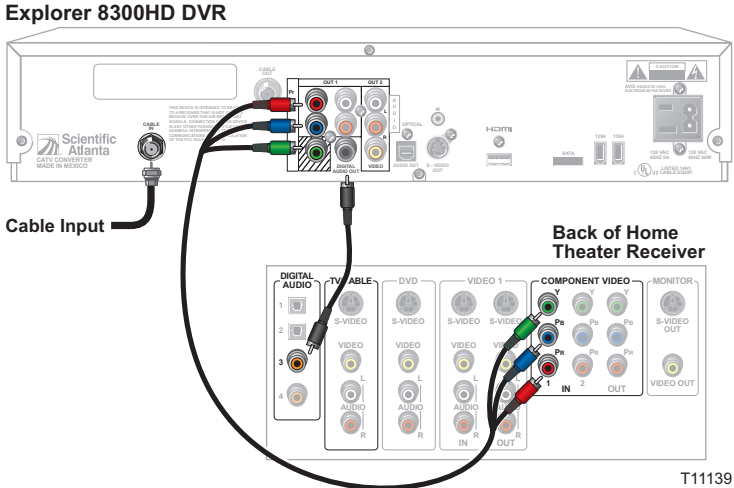

Connecting the 8300HD to a Home Theater System With Component Input (PrPbY)

WARNING:
 Electric shock hazard! Unplug all electronic devices before connecting or disconnecting any device cables to the 8300HD.

Note: This connection assumes that audio is provided by the home theater speakers.