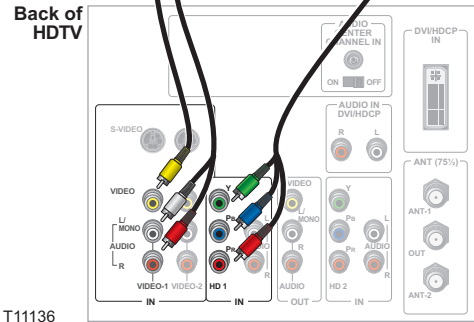

Connecting the 8300HD to a Home Theater System With Component Input (PrPbY)

WARNING:
 Electric shock hazard! Unplug all electronic devices before connecting or disconnecting any device cables to the 8300HD.

Note: This connection assumes that audio is provided by the home theater speakers.