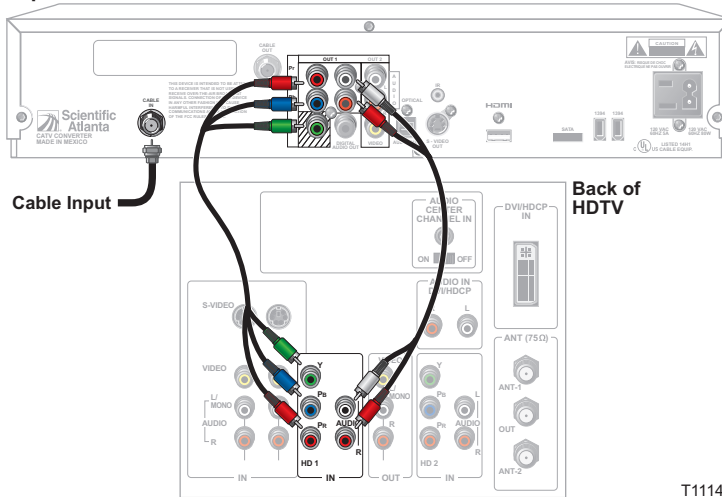

Connecting the 8300HD to an HDTV With Component Input (PrPbY)

Explorer 8300HD DVR

T11140

WARNING:

Electric shock hazard! Unplug all electronic devices before connecting or disconnecting any device cables to the 8300HD.