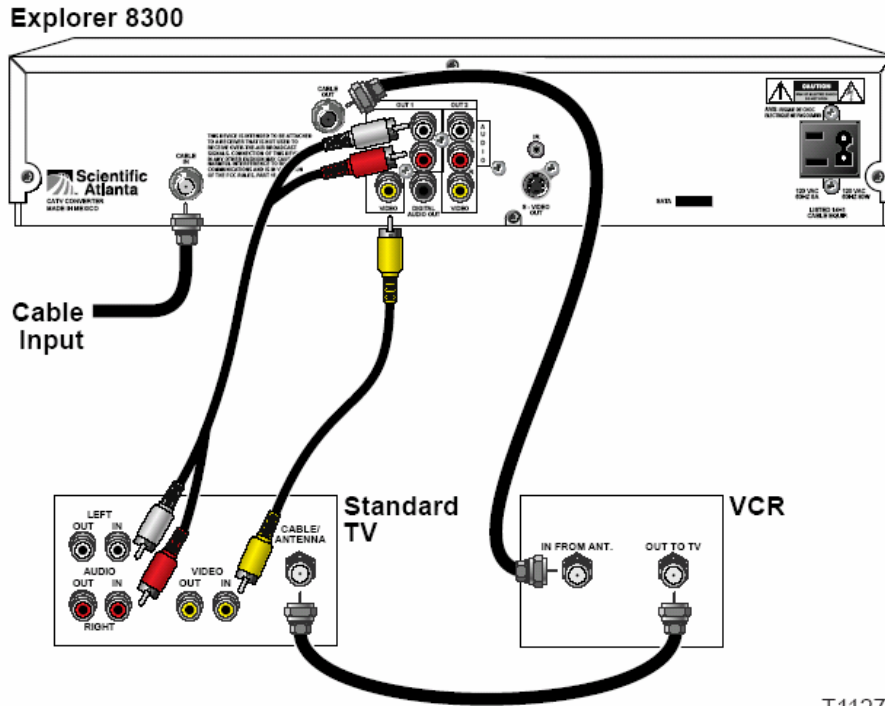

Connecting 8300 SD Set-top Box to a Standard TV and Standard VCR

T11275