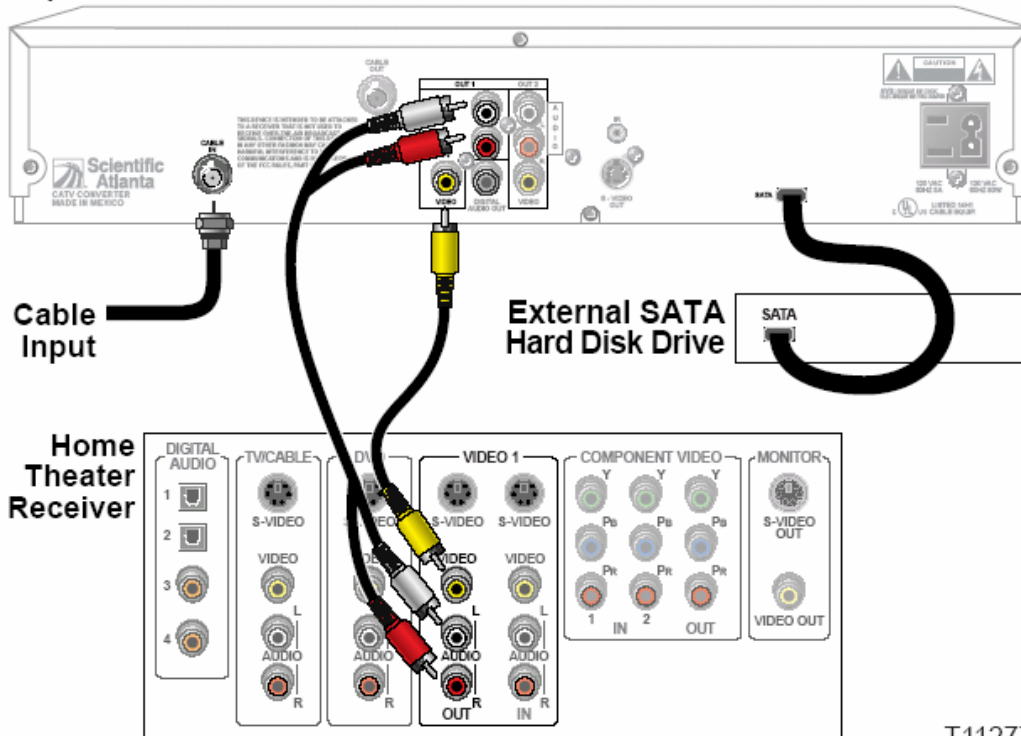

Connecting 8300 SD Set-top Box to a Home Theater Receiver and SATA External Hard Disk Drive

Explorer 8300

T11277