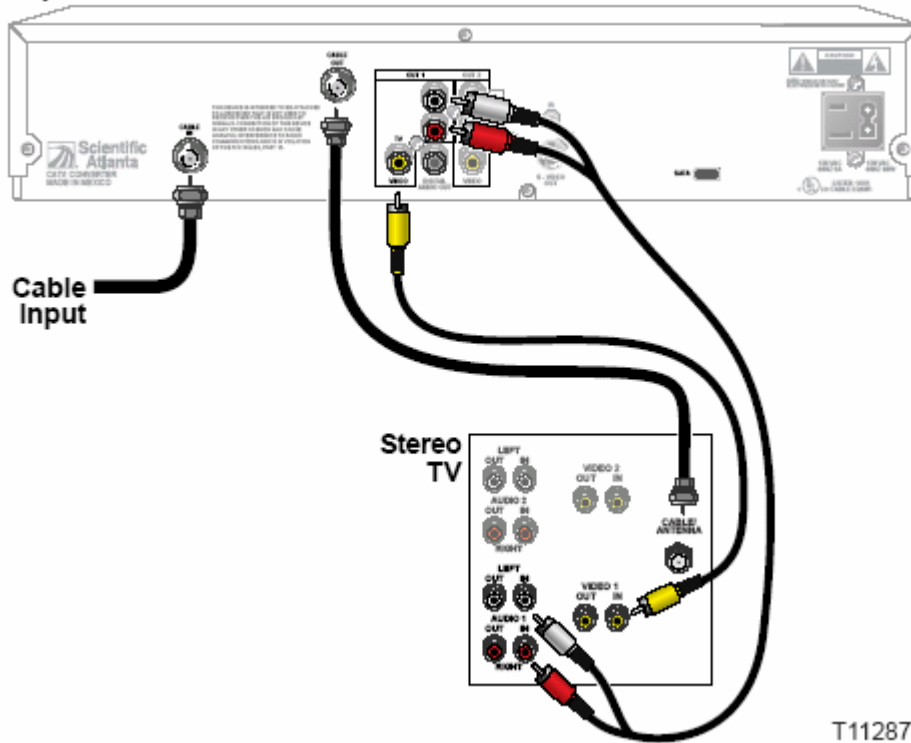

Connecting 8300 SD Set-top Box to a Stereo TV

Explorer 8300

T11287