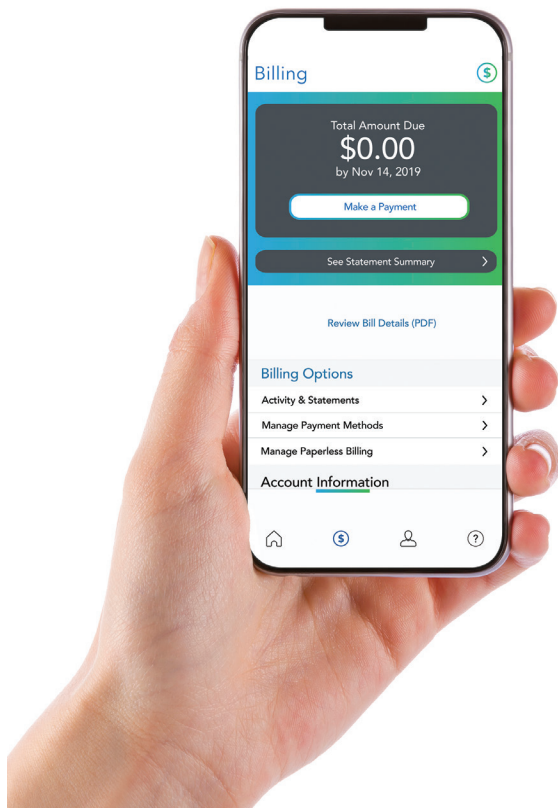

Additional Channels and Pay-Per-View (Continued from other side)

International Channels (Optional) *

269	GMA Pinoy TV	274	SBTN	278	ART	283	RTN (formerly TV Russia)
270	TFC	275	TV5Monde	279	Phoenix North America	284	ZEE TV
271	CTI-Zhong Tian	276	TV Asia	281	Rai Italia	285	SET Asia
272	CCTV 4	277	Phoenix InfoNews	282	DW (Deutsche+)	286	Colors

FAST Channels ***

951-970 Xumo Channels

The Cox App and My Account

Cox makes it easier than ever to connect to your services. Find answers and manage settings with just a few taps, all in the palm of your hands with the Cox App, or on your computer at cox.com/myaccount.

- Manage your service info and check data usage
- View your current bill and schedule a payment
- Browse helpful how-to articles and troubleshooting guides
- Message a customer care agent for 24/7 support

Sign Up or Sign In at cox.com/myaccount or Download the app today!

Need more help?

Get free customer support online, over chat or in our stores. Visit cox.com/support for quick answers, product support videos, live chat, Cox Store locations and more.

And be sure to check out cox.com/learn for product tips and tricks!

Effective November 2024.