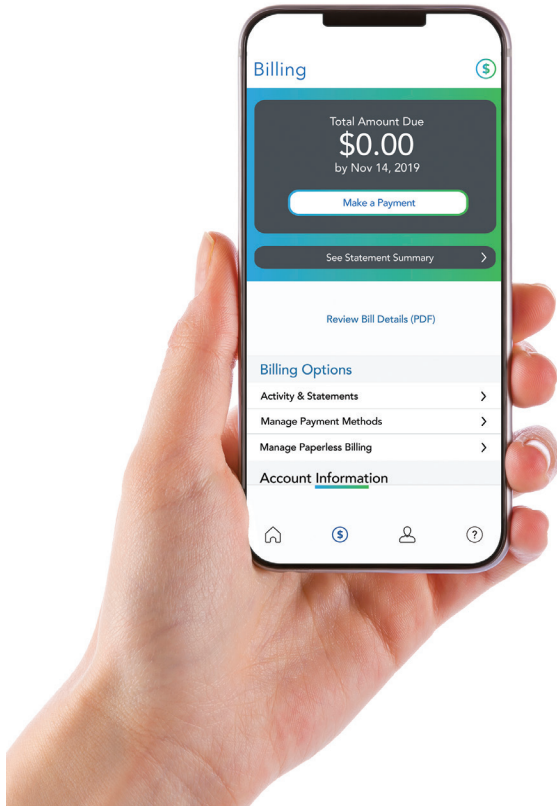

Additional Channels and Pay-Per-View (Continued from other side)

International Channels (Optional) *

400	TFC	405	TV Asia	410	ART	415	Colors
401	GMA Pinoy TV	406	CTI-Zhong Tian	412	CCTV 4	416	ZEE TV
403	SBTN	407	Phoenix InfoNews	413	DW (Deutsche+)	417	SET Asia
404	TV5Monde	408	Phoenix North America	414	RTN (formerly TV Russia)	572	Rai Italia

FAST Channels ***

951-970 Xumo Channels

The Cox App and My Account

Cox makes it easier than ever to connect to your services. Find answers and manage settings with just a few taps, all in the palm of your hands with the Cox App, or on your computer at cox.com/myaccount.

- Manage your service info and check data usage
- View your current bill and schedule a payment
- Browse helpful how-to articles and troubleshooting guides
- Message a customer care agent for 24/7 support

Sign Up or Sign In at cox.com/myaccount or Download the app today!

Need more help?

Get free customer support online, over chat or in our stores. Visit cox.com/support for quick answers, product support videos, live chat, Cox Store locations and more.

And be sure to check out cox.com/learn for product tips and tricks!

Effective October 2024.