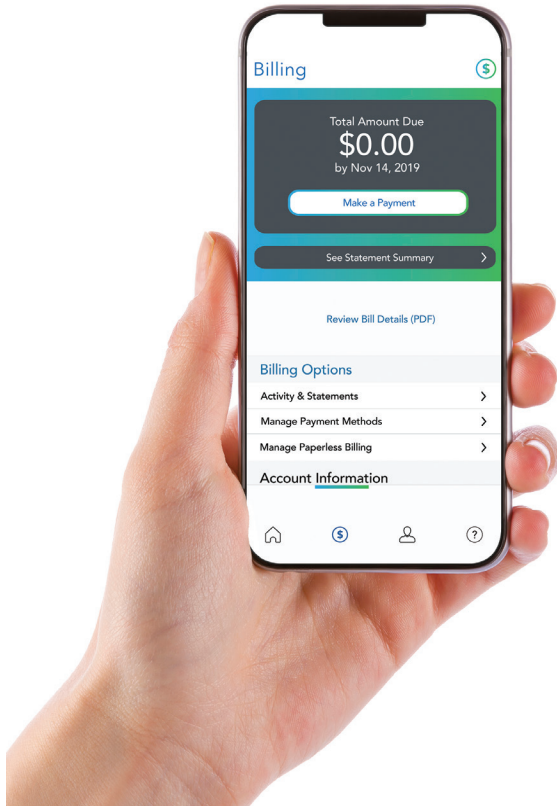

Additional Channels and Pay-Per-View

Subscription Sports Packages & Pay-Per-View (Optional) *

223	NFL RedZone[†]	504	PPV Events	596	Juicy	671-684	NHL Center Ice[†]
501	Pay-Per-View 2	594	Spice Xcess	651-660	NBA League Pass[†]	686	Fox Soccer Plus
502	InDemand2	595	XTSY	671-684	MLB Extra Innings[†]		

International Channels (Optional) *

460	TFC	465	TV Asia	470	ART	474	RTN (formerly TV Russia)
461	GMA Pinoy TV	466	CTI-Zhong Tian	471	Rai Italia	475	Colors
463	SBTN	467	Phoenix InfoNews	472	CCTV 4	476	ZEE TV
464	TV5Monde	468	Phoenix North America	473	DW (Deutsche+)	477	SET Asia

The Cox App and My Account

Cox makes it easier than ever to connect to your services. Find answers and manage settings with just a few taps, all in the palm of your hands with the Cox App, or on your computer at cox.com/myaccount.

- Manage your service info and check data usage
- View your current bill and schedule a payment
- Browse helpful how-to articles and troubleshooting guides
- Message a customer care agent for 24/7 support

Sign Up or Sign In at cox.com/myaccount or Download the app today!

Need more help?

Get free customer support online, over chat or in our stores. Visit cox.com/support for quick answers, product support videos, live chat, Cox Store locations and more.

And be sure to check out cox.com/learn for product tips and tricks!

Effective November 2024.