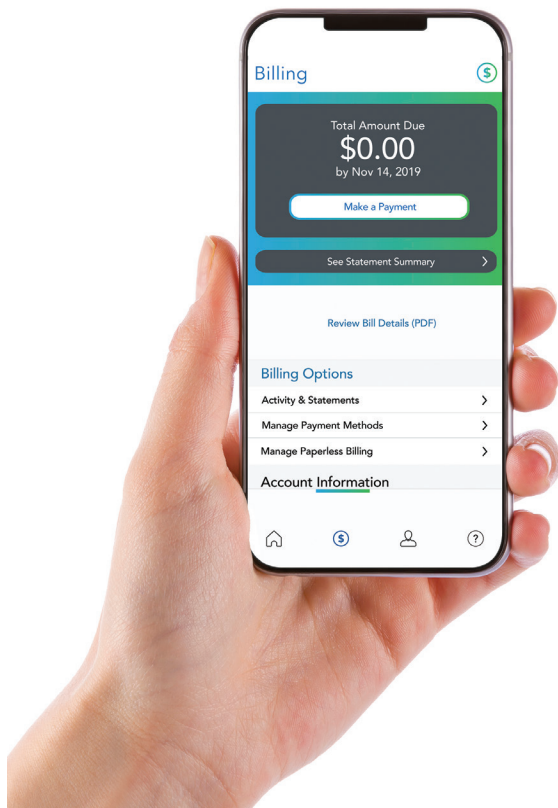

Additional Channels and Pay-Per-View

Subscription Sports Packages & Pay-Per-View (Optional) *

334 501	NFL RedZone *** Pay-Per-View 2	502-504 Pay-Per-View 590-597 Adult Pay-Per-View	651-660 NBA League Pass 671-684 MLB Extra Innings	671-684 NHL Center Ice 692 Fox Soccer Plus

International Channels (Optional) *

376 389 390 391	Phoenix North America Colors SET Asia ZEE TV	392 393 394 397	RTN (formerly TV Russia) CCTV 4 Rai Italia Phoenix InfoNews	398 399 402 403	TV Asia TV5Monde GMA Pinoy TV SBTN	404 450 472	CTI-Zhong Tian ART DW (Deutsche+)

The Cox App and My Account

Cox makes it easier than ever to connect to your services. Find answers and manage settings with just a few taps, all in the palm of your hands with the Cox App, or on your computer at cox.com/myaccount.

- Manage your service info and check data usage
- View your current bill and schedule a payment
- Browse helpful how-to articles and troubleshooting guides
- Message a customer care agent for 24/7 support

Sign Up or Sign In at cox.com/myaccount or
Download the app today!

Need more help?

Get free customer support online, over chat or in our stores. Visit cox.com/support for quick answers, product support videos, live chat, Cox Store locations and more.

And be sure to check out cox.com/learn for product tips and tricks!

Effective May 2024.