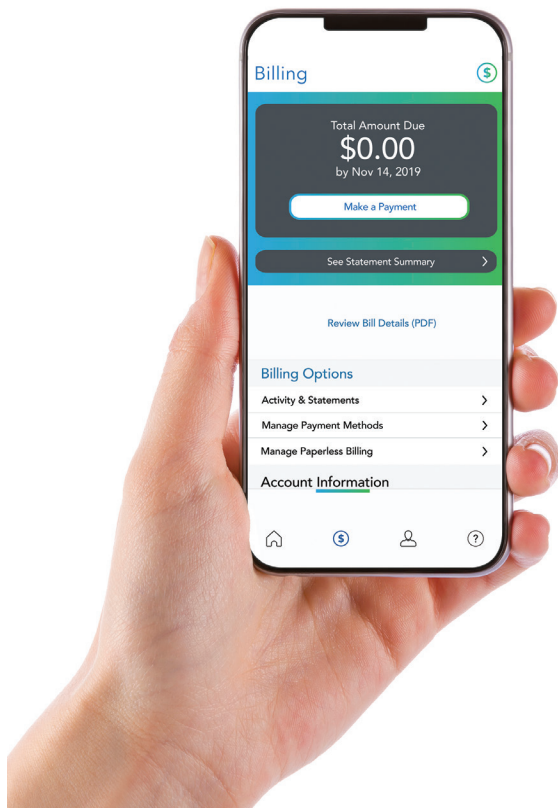

Additional Channels and Pay-Per-View

Subscription Sports Packages & Pay-Per-View (Optional) *

334 NFL RedZone *** 501 Pay-Per-View 2	502-504 Pay-Per-View 590-597 Adult Pay-Per-View	651-660 NBA League Pass 671-684 MLB Extra Innings	671-684 NHL Center Ice 692 Fox Soccer Plus

International Channels (Optional) *

376 Phoenix North America	392 RTN (formerly TV Russia)	398 TV Asia	404 CTI-Zhong Tian
389 Colors	393 CCTV 4	399 TV5Monde	450 ART
390 SET Asia	394 Rai Italia	402 GMA Pinoy TV	472 DW (Deutsche+)
391 ZEE TV	397 Phoenix InfoNews	403 SBTN	

FAST Channels ***

951-970 Xumo Channels

The Cox App and My Account

Cox makes it easier than ever to connect to your services. Find answers and manage settings with just a few taps, all in the palm of your hands with the Cox App, or on your computer at cox.com/myaccount.

- Manage your service info and check data usage
- View your current bill and schedule a payment
- Browse helpful how-to articles and troubleshooting guides
- Message a customer care agent for 24/7 support

Sign Up or Sign In at cox.com/myaccount or Download the app today!

Need more help?

Get free customer support online, over chat or in our stores. Visit cox.com/support for quick answers, product support videos, live chat, Cox Store locations and more.

And be sure to check out cox.com/learn for product tips and tricks!

Effective July 2024.