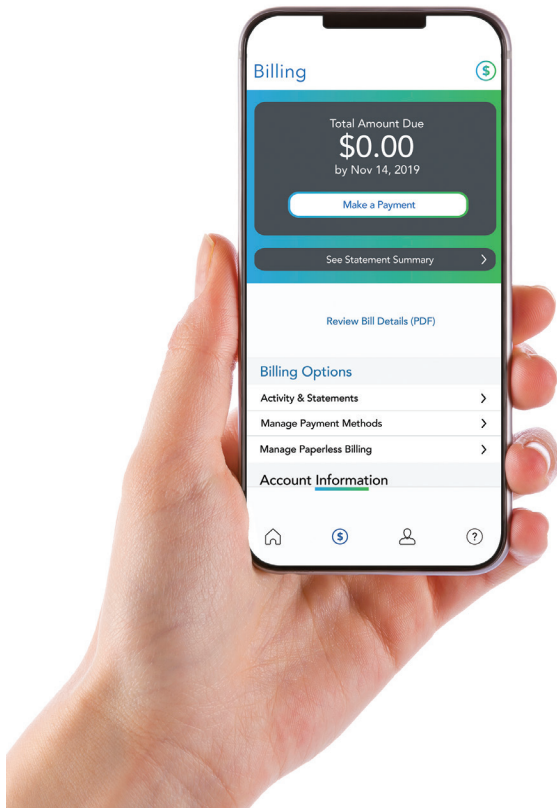

Additional Channels and Pay-Per-View (Continued from other side)

International Channels (Optional) *

400	TFC	405	TV Asia	410	ART	414	RTN (formerly TV Russia)
401	GMA Pinoy TV	406	CTI-Zhong Tian	411	Rai Italia	415	Colors
403	SBTN	407	Phoenix InfoNews	412	CCTV 4	416	ZEE TV
404	TV5Monde	408	Phoenix North America	413	DW (Deutsche+)	418	SET Asia

The Cox App and My Account

Cox makes it easier than ever to connect to your services. Find answers and manage settings with just a few taps, all in the palm of your hands with the Cox App, or on your computer at cox.com/myaccount.

- Manage your service info and check data usage
- View your current bill and schedule a payment
- Browse helpful how-to articles and troubleshooting guides
- Message a customer care agent for 24/7 support

Sign Up or Sign In at cox.com/myaccount or Download the app today!

Need more help?

Get free customer support online, over chat or in our stores. Visit cox.com/support for quick answers, product support videos, live chat, Cox Store locations and more.

And be sure to check out cox.com/learn for product tips and tricks!

Effective March 2024.