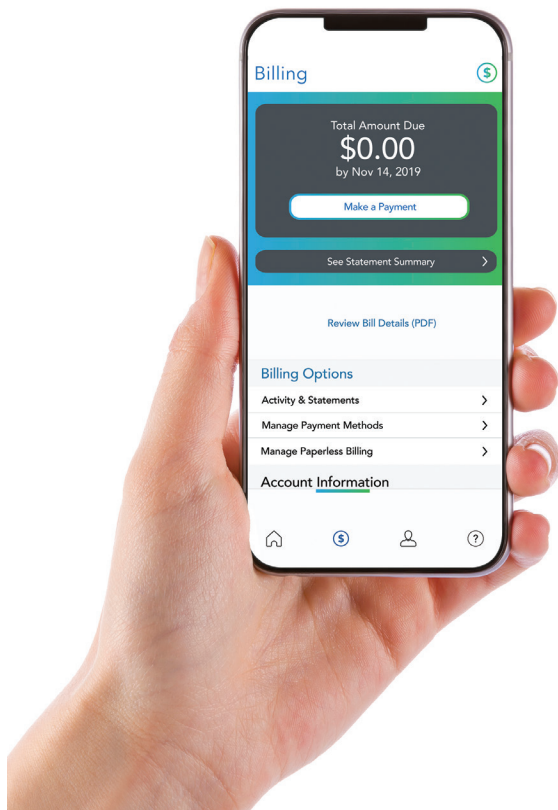

Additional Channels and Pay-Per-View (Continued from other side)

International Channels (Optional) *

460	TFC	465	TV Asia	470	ART	474	RTN (formerly TV Russia)
461	GMA Pinoy TV	466	CTI-Zhong Tian	471	Rai Italia	475	Colors
463	SBTN	467	Phoenix InfoNews	472	CCTV 4	476	ZEE TV
464	TV5Monde	468	Phoenix North America	473	DW (Deutsche+)	477	SET Asia

The Cox App and My Account

Cox makes it easier than ever to connect to your services. Find answers and manage settings with just a few taps, all in the palm of your hands with the Cox App, or on your computer at cox.com/myaccount.

- Manage your service info and check data usage
- View your current bill and schedule a payment
- Browse helpful how-to articles and troubleshooting guides
- Message a customer care agent for 24/7 support

Sign Up or Sign In at cox.com/myaccount or Download the app today!

Need more help?

Get free customer support online, over chat or in our stores. Visit cox.com/support for quick answers, product support videos, live chat, Cox Store locations and more.

And be sure to check out cox.com/learn for product tips and tricks!

Effective March 2024.