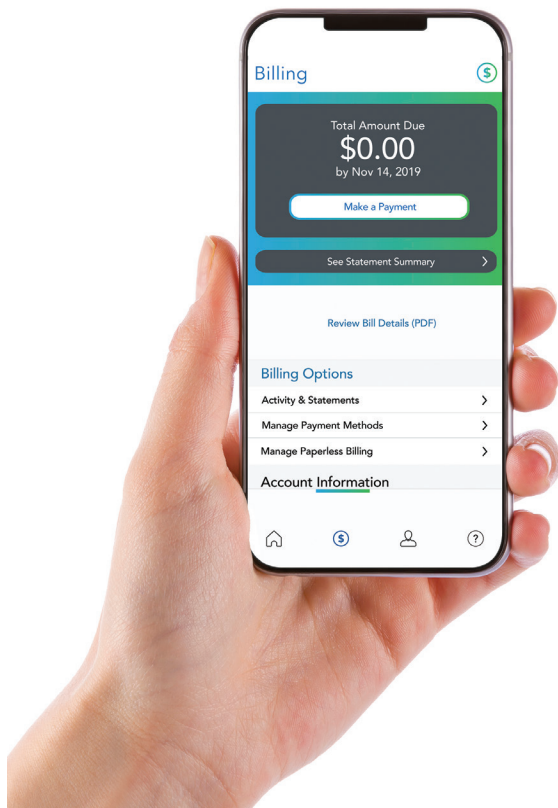

Additional Channels and Pay-Per-View

Subscription Sports Packages & Pay-Per-View (Optional) *

501	Pay-Per-View 2	504	Pay-Per-View	671-684	MLB Extra Innings	692	Fox Soccer Plus
502	PPV Events	651-660	NBA League Pass	671-684	NHL Center Ice	699	NFL RedZone ***

International Channels (Optional) *

480	CCTV 4	486	TV Asia	490	Phoenix North America	495	ZEE TV
482	GMA Pinoy TV	487	CTI-Zhong Tian	492	Rai Italia	496	SET Asia
484	SBTN	488	Phoenix InfoNews	493	DW (Deutsche+)	497	Colors
485	TV5Monde	489	ART	494	RTN (formerly TV Russia)		

The Cox App and My Account

Cox makes it easier than ever to connect to your services. Find answers and manage settings with just a few taps, all in the palm of your hands with the Cox App, or on your computer at cox.com/myaccount.

- Manage your service info and check data usage
- View your current bill and schedule a payment
- Browse helpful how-to articles and troubleshooting guides
- Message a customer care agent for 24/7 support

Sign Up or Sign In at cox.com/myaccount or Download the app today!

Need more help?

Get free customer support online, over chat or in our stores. Visit cox.com/support for quick answers, product support videos, live chat, Cox Store locations and more.

And be sure to check out cox.com/learn for product tips and tricks!

Effective March 2024.