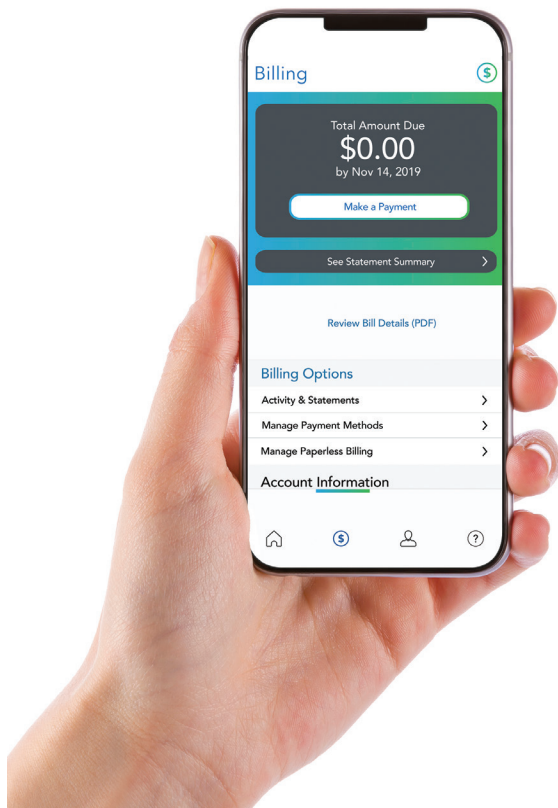

Additional Channels and Pay-Per-View

Subscription Sports Packages & Pay-Per-View (Optional) *

145	NFL RedZone	502, 504	Pay-Per-View	631-644	MLB Extra Innings	665	Fox Soccer Plus
500	Pay-Per-View Previews	590	Adult On Demand	631-644	NHL Center Ice		
501	Pay-Per-View 2	591	Bang U	651-660	NBA League Pass		

International Channels (Optional) *

324	SET Asia	328	DW (Deutsche+)	333	Phoenix InfoNews	338	TFC
325	ZEE TV	329	CCTV 4	334	TV Asia	339	CTI-Zhong Tian
326	Colors	330	ART	335	SBTN	340	Rai Italia
327	RTN (formerly TV Russia)	332	Phoenix North America	337	GMA Pinoy TV	341	TV5Monde

The Cox App and My Account

Cox makes it easier than ever to connect to your services. Find answers and manage settings with just a few taps, all in the palm of your hands with the Cox App, or on your computer at cox.com/myaccount.

- Manage your service info and check data usage
- View your current bill and schedule a payment
- Browse helpful how-to articles and troubleshooting guides
- Message a customer care agent for 24/7 support

Sign Up or Sign In at cox.com/myaccount or Download the app today!

Need more help?

Get free customer support online, over chat or in our stores. Visit cox.com/support for quick answers, product support videos, live chat, Cox Store locations and more.

And be sure to check out cox.com/learn for product tips and tricks!

Effective March 2024.