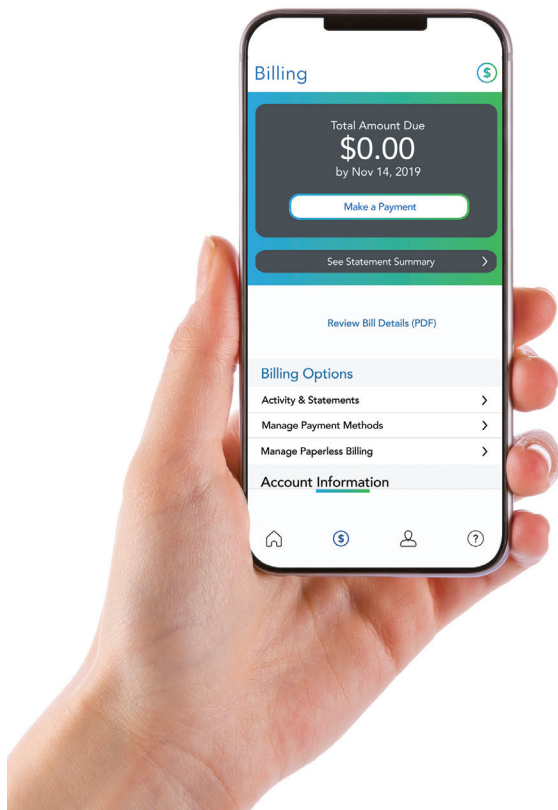

Additional Channels and Pay-Per-View

Subscription Sports Packages & Pay-Per-View (Optional) *

334 501	NFL RedZone *** Pay-Per-View 2	502-504 Pay-Per-View 590-597 Adult Pay-Per-View	651-660 NBA League Pass 671-684 MLB Extra Innings	671-684 NHL Center Ice 692 Fox Soccer Plus

International Channels (Optional) *

376	Phoenix North America	392	RTN (formerly TV Russia)	398	TV Asia	404	CTI-Zhong Tian
389	Colors	393	CCTV 4	399	TV5Monde	450	ART
390	SET Asia	394	Rai Italia	402	GMA Pinoy TV	472	DW (Deutsche+)
391	ZEE TV	397	Phoenix InfoNews	403	SBTN		

The Cox App and My Account

Cox makes it easier than ever to connect to your services. Find answers and manage settings with just a few taps, all in the palm of your hands with the Cox App, or on your computer at cox.com/myaccount.

- Manage your service info and check data usage
- View your current bill and schedule a payment
- Browse helpful how-to articles and troubleshooting guides
- Message a customer care agent for 24/7 support

Sign Up or Sign In at cox.com/myaccount or Download the app today!

Need more help?

Get free customer support online, over chat or in our stores. Visit cox.com/support for quick answers, product support videos, live chat, Cox Store locations and more.

And be sure to check out cox.com/learn for product tips and tricks!

Effective March 2024.