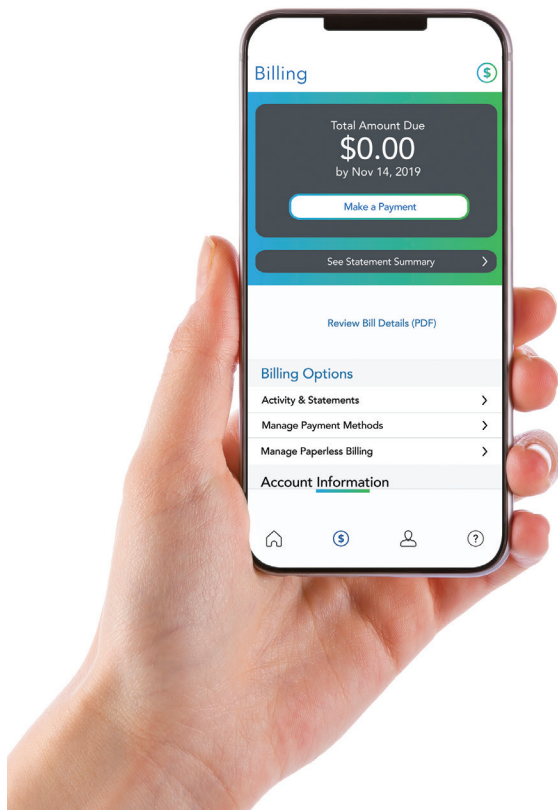

Additional Channels and Pay-Per-View (Continued from other side)

International Channels (Optional) *

400	TFC	405	TV Asia	410	ART	414	RTN (formerly TV Russia)
401	GMA Pinoy TV	406	CTI-Zhong Tian	411	Rai Italia	415	Colors
403	SBTN	407	Phoenix InfoNews	412	CCTV 4	416	ZEE TV
404	TV5Monde	408	Phoenix North America	413	DW (Deutsche+)	417	SET Asia

The Cox App and My Account

Cox makes it easier than ever to connect to your services. Find answers and manage settings with just a few taps, all in the palm of your hands with the Cox App, or on your computer at cox.com/myaccount.

- Manage your service info and check data usage
- View your current bill and schedule a payment
- Browse helpful how-to articles and troubleshooting guides
- Message a customer care agent for 24/7 support

Sign Up or Sign In at cox.com/myaccount or Download the app today!

Need more help?

Get free customer support online, over chat or in our stores. Visit cox.com/support for quick answers, product support videos, live chat, Cox Store locations and more.

And be sure to check out cox.com/learn for product tips and tricks!

Effective March 2024.